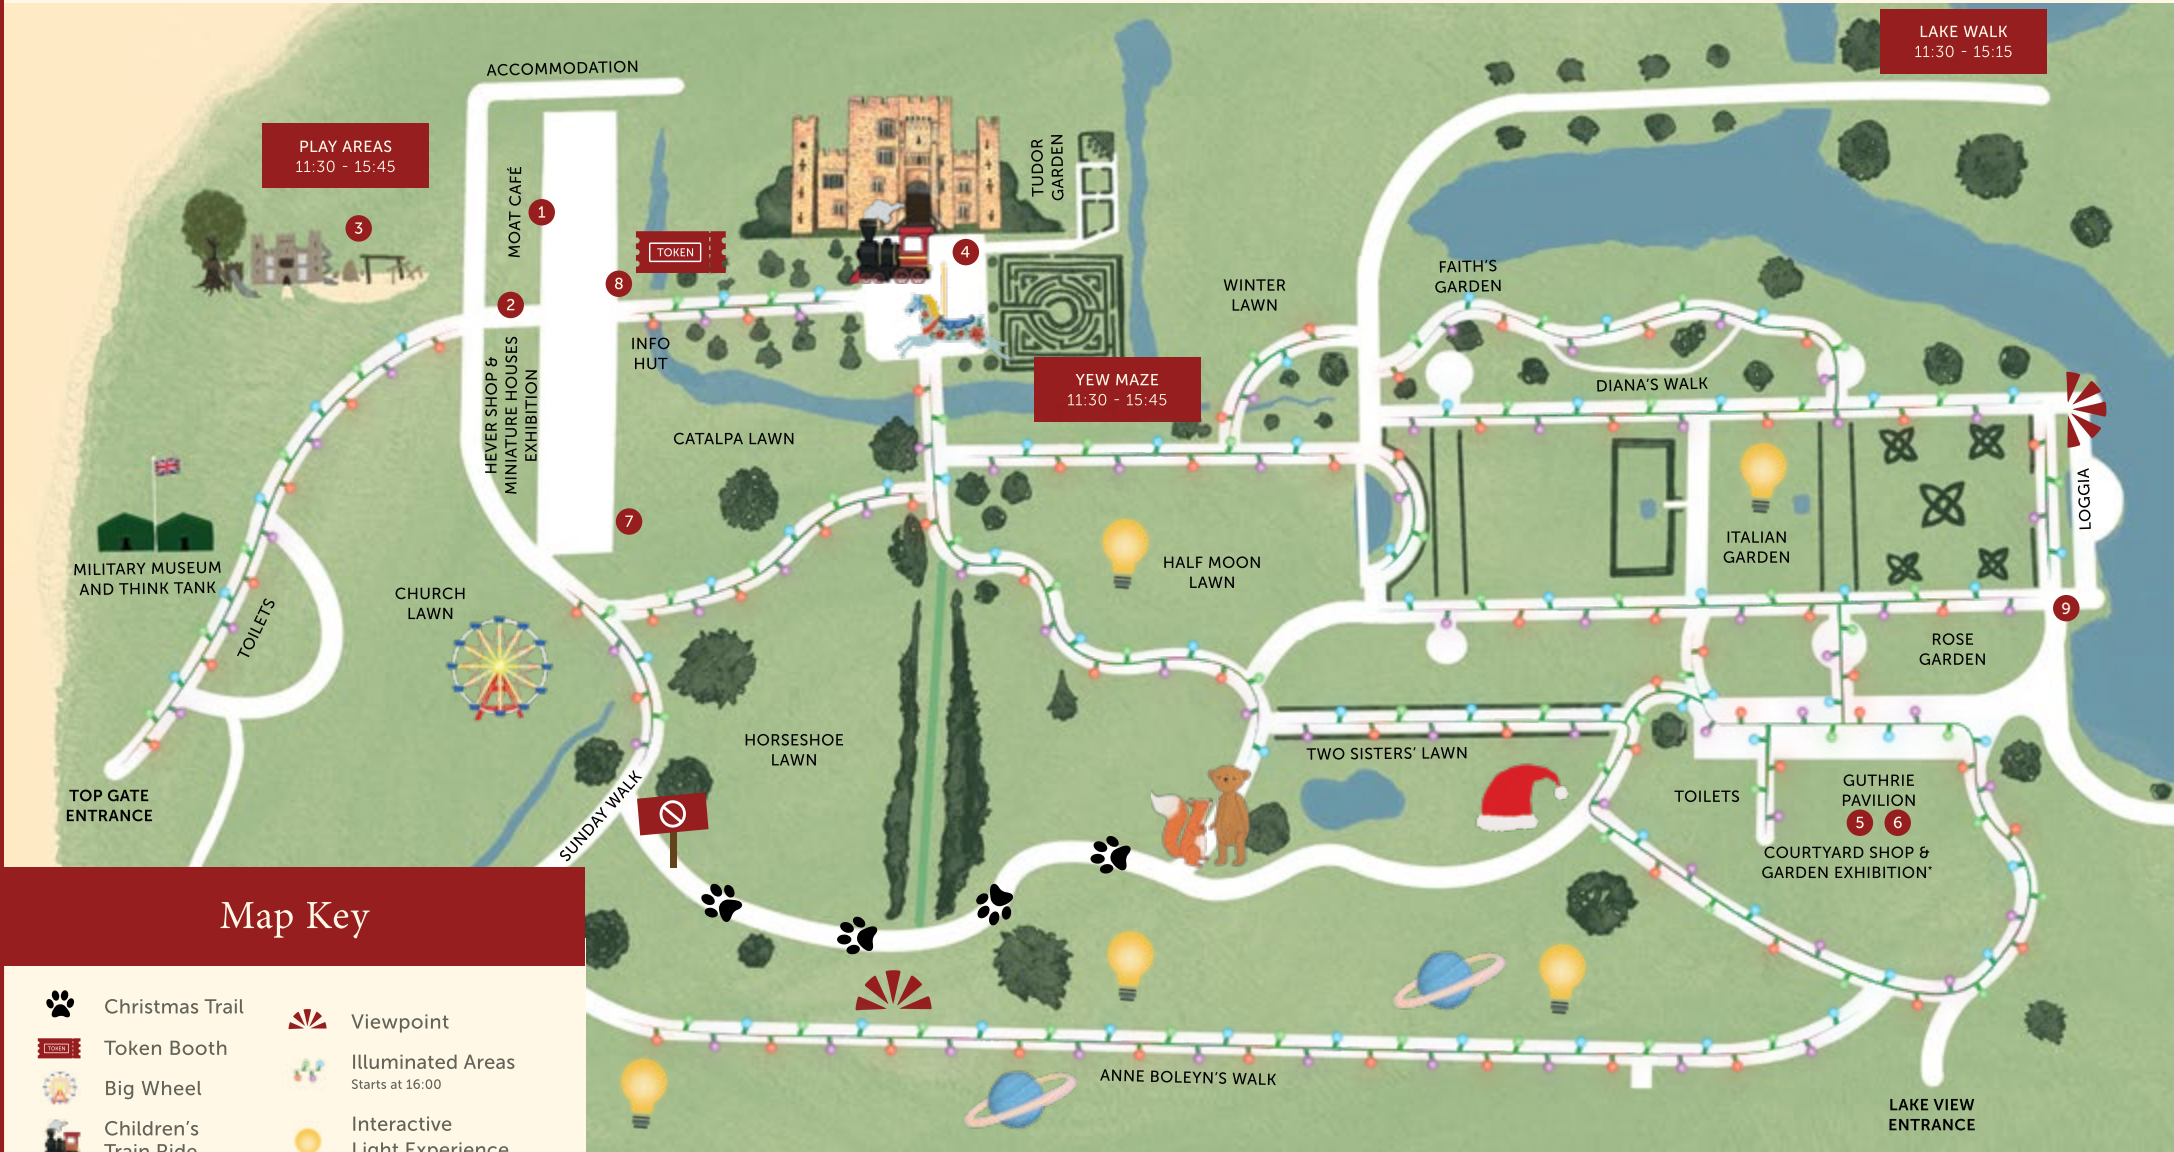

HEVER CASTLE

CHRISTMAS

Map Key

-  Christmas Trail
-  Token Booth
-  Big Wheel
-  Children's Train Ride
-  Gallopers
-  Space Walk
-  Viewpoint
-  Illuminated Areas
Starts at 16:00
-  Interactive Light Experience
Starts at 16:00
-  Grotto
Pre-booked Grotto tickets only

AN EXPERIENCE TO REMEMBER

PLAN YOUR VISIT

	OPENING DAYS	OPEN FROM	LAST ENTRY	LAST EXIT
ATTRACTIONS				
Castle	Daily	12:00	19:30	20:15
Christmas Trail	Daily	11:30	–	20:00
Characters	Weekends and daily from 6 Dec	12:00	–	20:00
Fairground	Daily	12:00	19:45	20:00
Grotto	Pre-booked only. See Grotto entry time shown on your ticket.			
Illuminated Areas	Daily	16:00	–	20:30
Grounds	Daily	11:30	19:00	20:30
Miniature Model Houses	Daily	11:30	19:45	20:00
Play Areas	Daily	11:30	15:45	16:00
Garden Exhibition	Daily	11:30	15:45	16:00
KSY Military Museum	Daily	11:30	15:30	16:00
Yew Maze	Daily	11:30	15:45	16:00
Lake Walk	Daily	11:30	15:15	16:00
INFORMATION				
Information Centre	Daily	11:30	–	20:00
Token Booth	Daily	11:30	–	19:30
SHOPPING				
Hever Shop	Daily	11:30	19:45	20:00
Courtyard Shop	Weekends and daily from 7 Dec	11:30	19:45	20:00

2. MOAT KIOSK

Daily | 11:30 – 19:30

Takeaway: Hot and Cold Drinks, Ice Cream, Sandwiches, Cakes, Hot Snacks, Mulled Wine.

3. TUDOR TOWERS

Daily | 12:00 – 16:00

Hot and Cold Drinks and Snacks.

4. TRULY SCRUMPTIOUS

Hot Dogs and Burgers.

9. LOGGIA BAR

6 – 23 Dec | 16:00 – 19:30

Hot Chocolate and Mulled Wine.